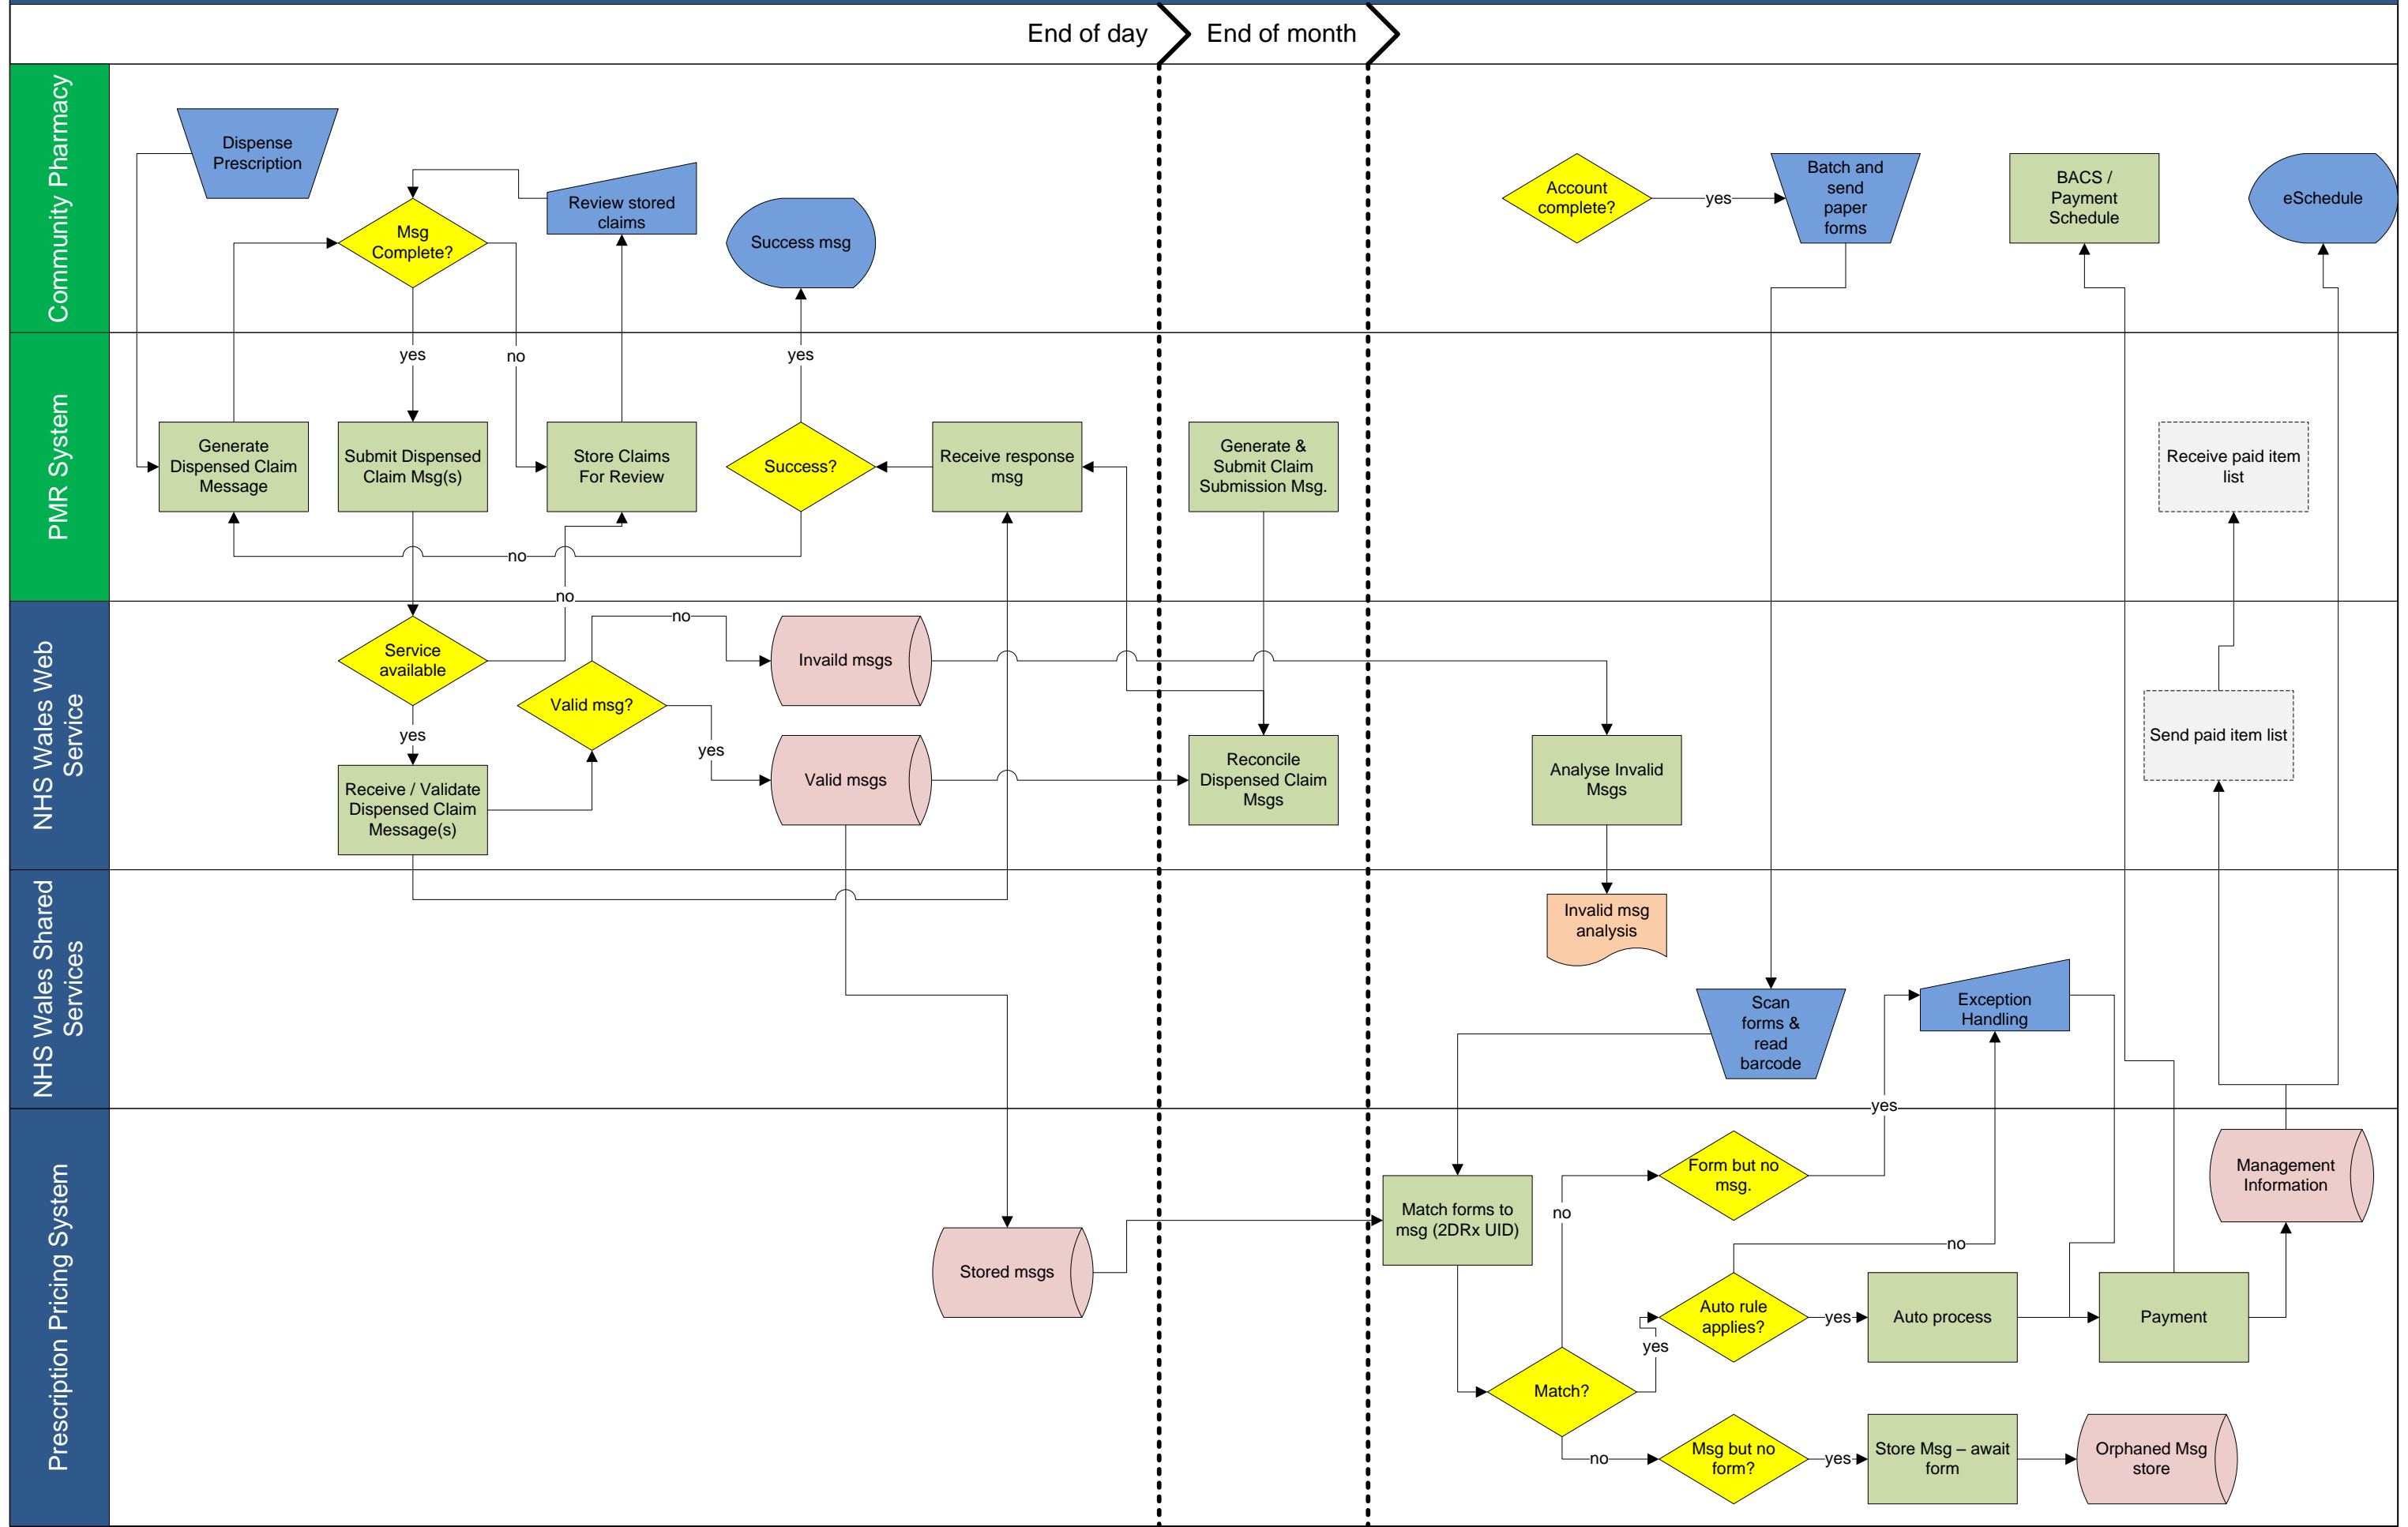

# ETC Wales Process Flow

**Key: -**

- System Process
- Data store
- Document
- Manual Process
- Manual Input
- Display
- Process not yet defined