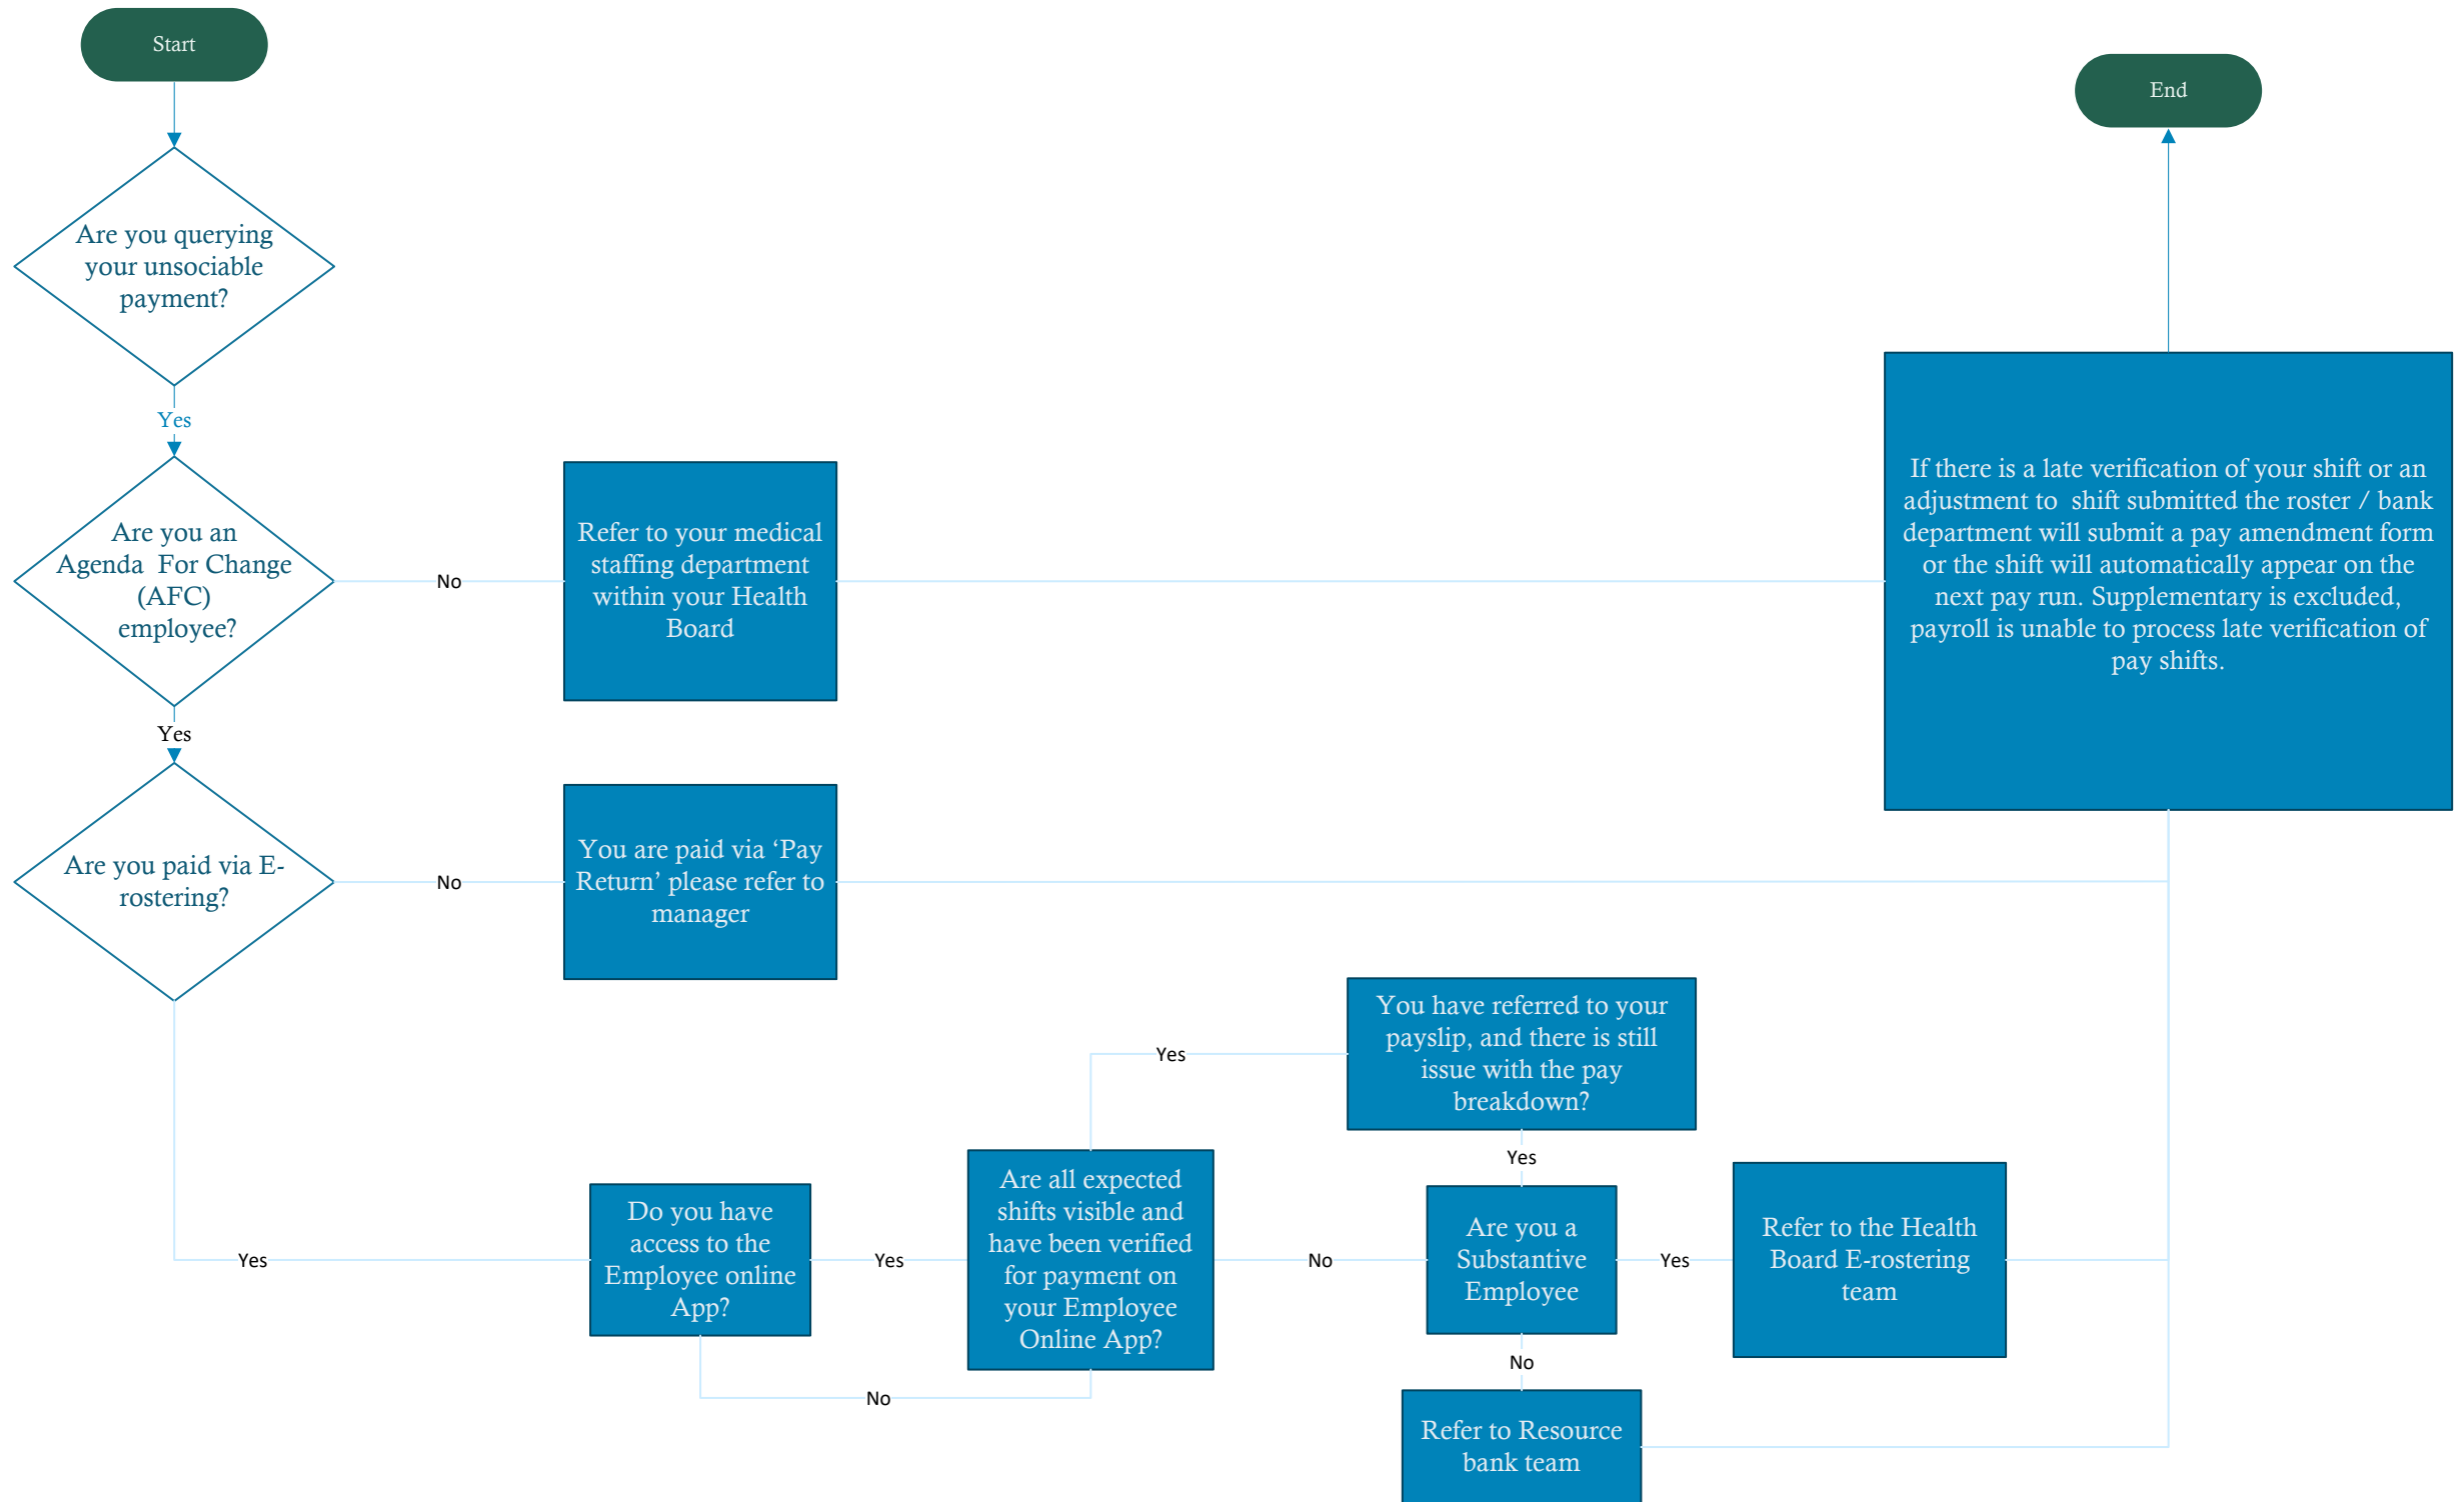

Payroll – Unsociable Pay Queries (WLI, overtime, additional hours, inc enhancements)

Employee from Hywel Dda University Health Board and Swansea Bay University Health Board

Roll out for the employee online app is currently being deployed across various Health Boards