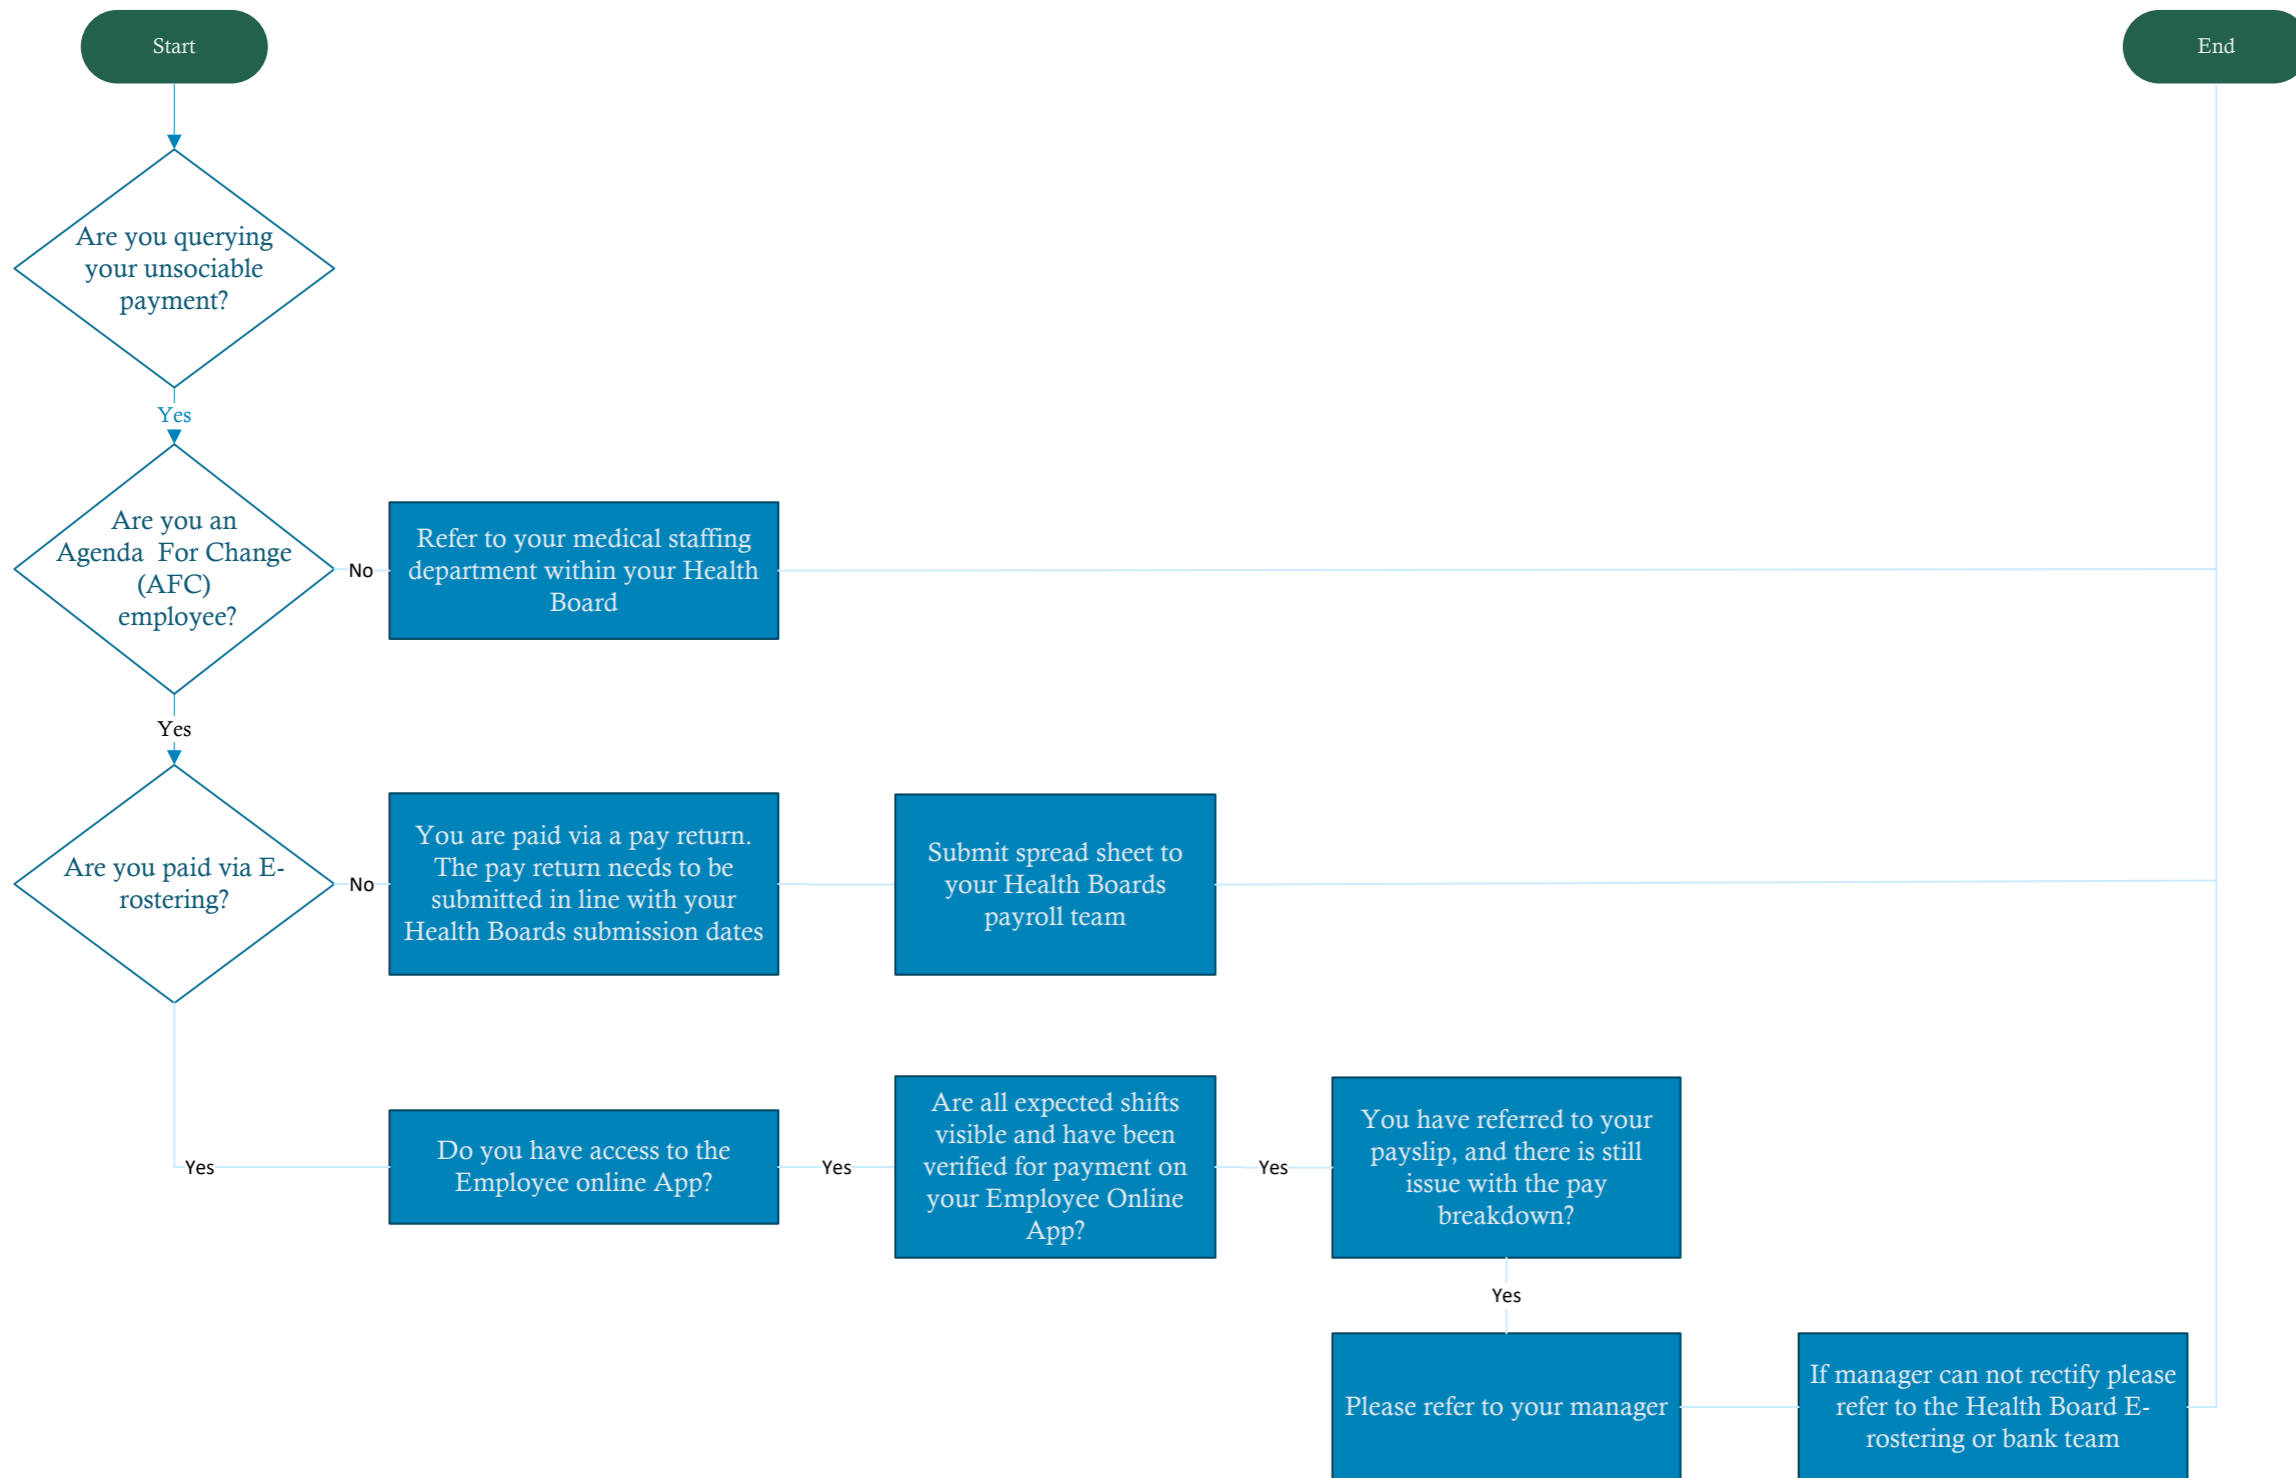

Payroll – Unsociable Pay Queries (WLI, overtime, additional hours, inc enhancements)

Employee from Cardiff and Vale, Cwm Taf Morgannwg, Aneurin Bevan Health Board and South East

Roll out for the employee online app is currently being deployed across various Health Boards