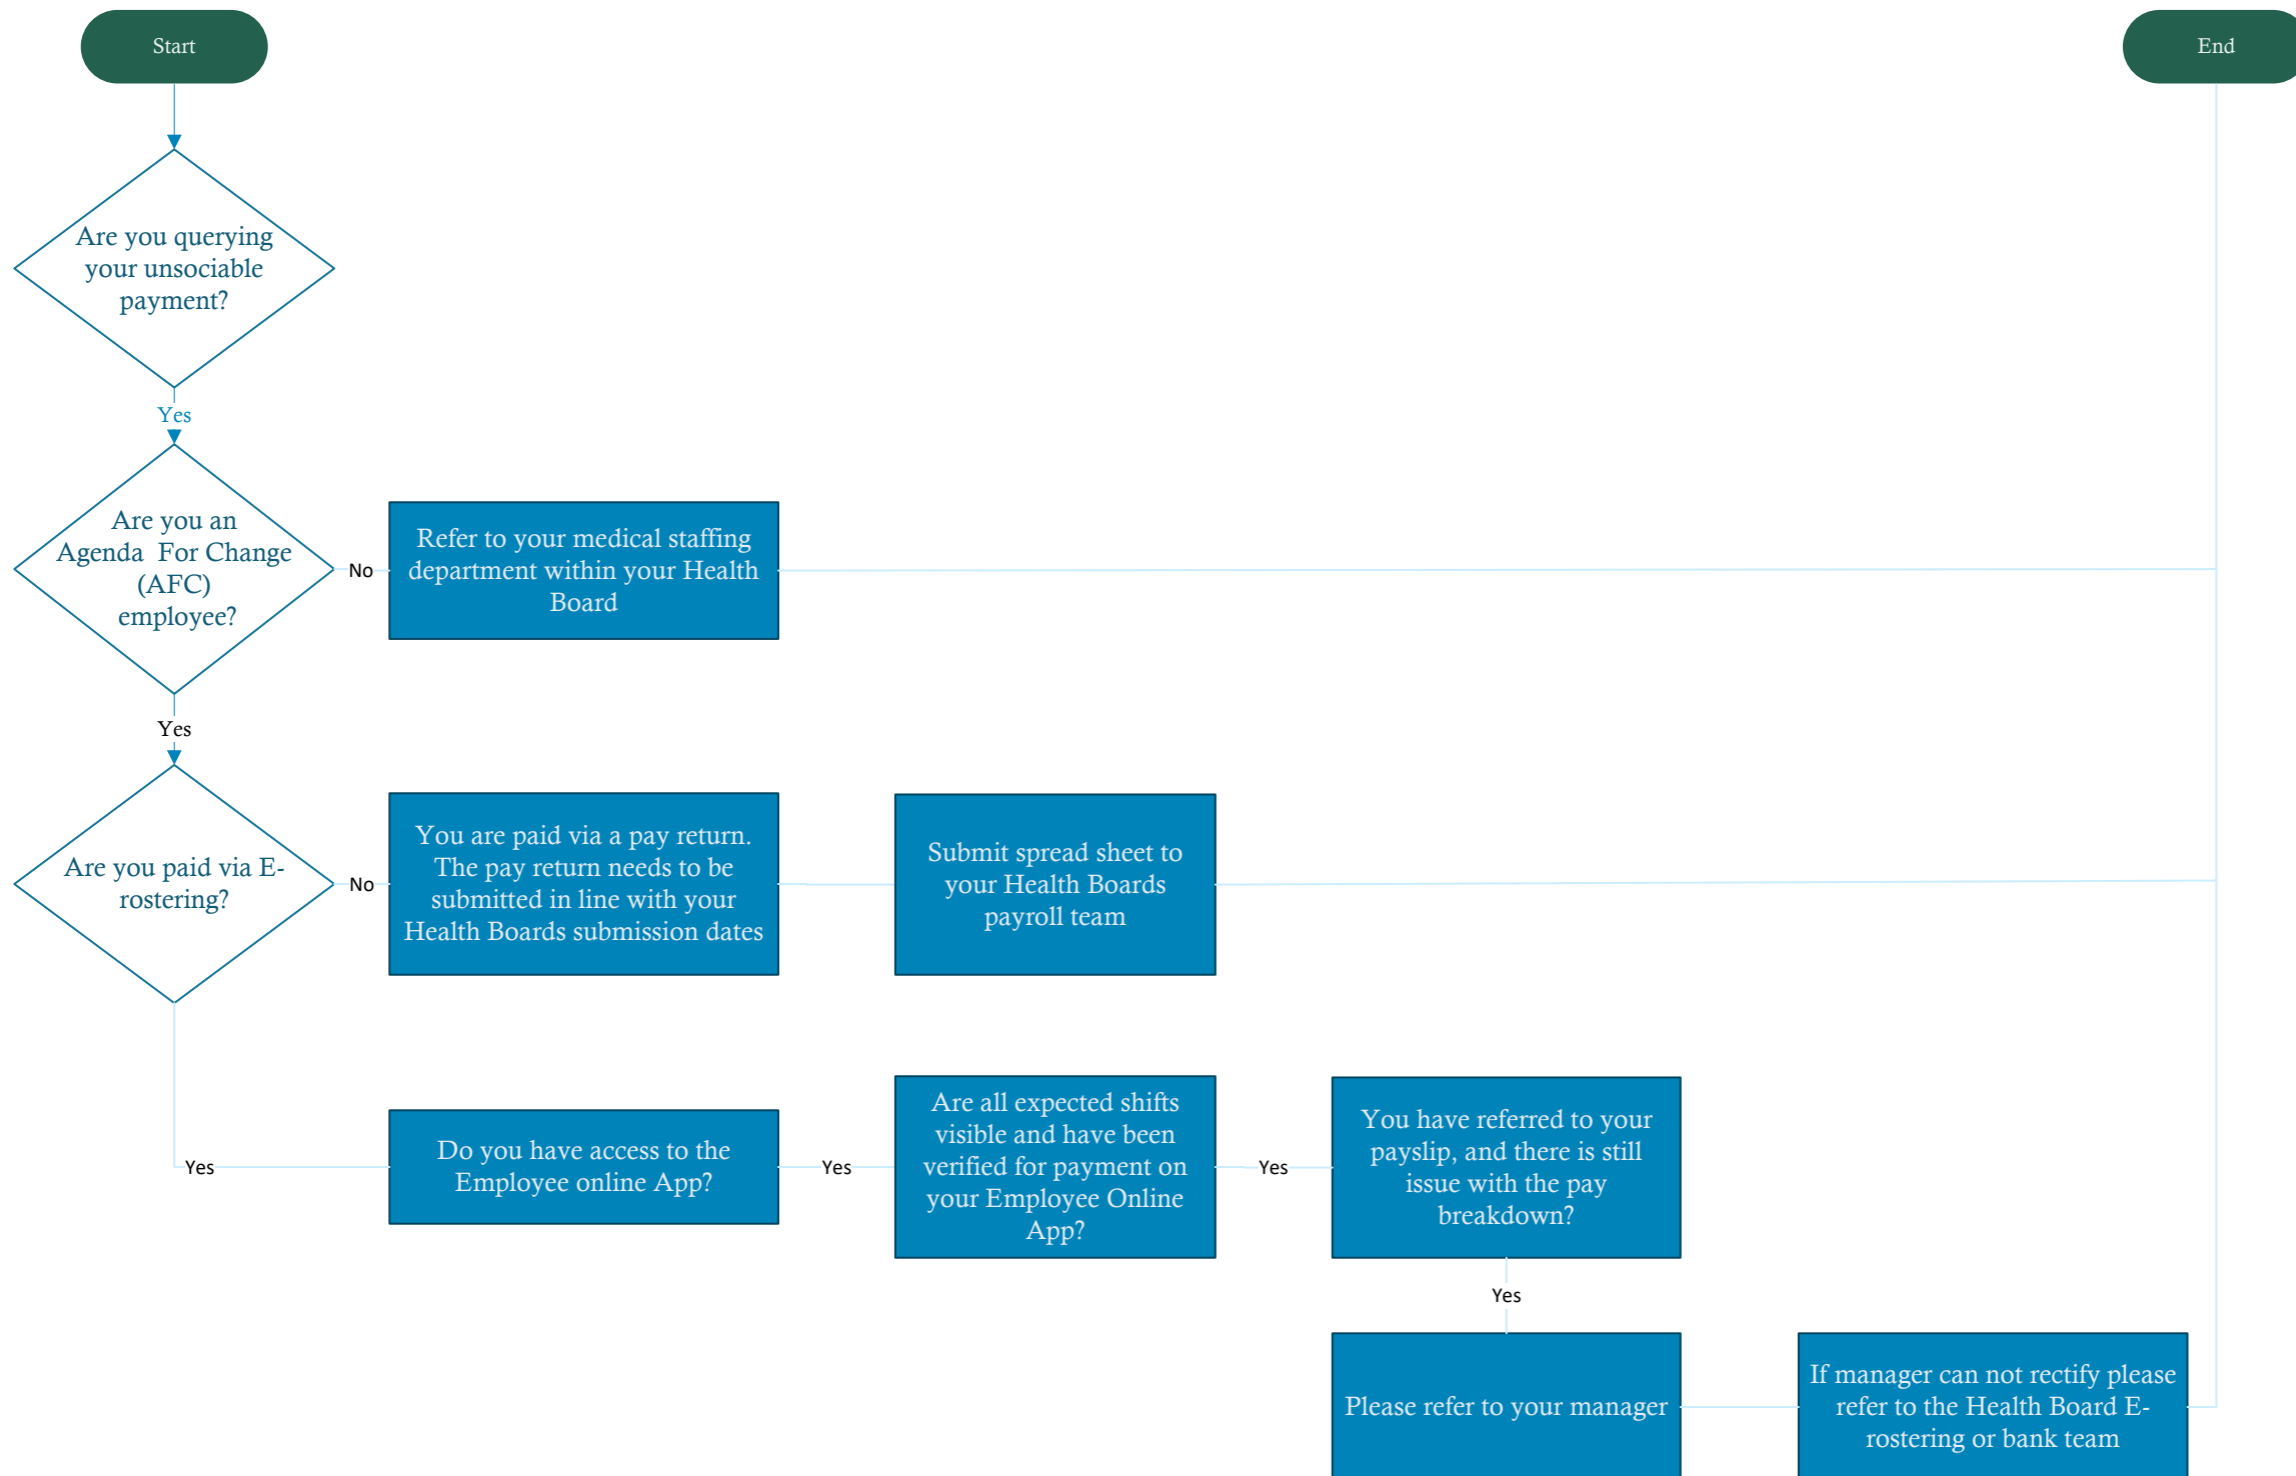

Payroll – Unsociable Pay Queries (WLI, overtime, additional hours, inc enhancements)

Employee from Betsi Cadwaladr University Health Board

Roll out for the employee online app is currently being deployed across various Health Boards